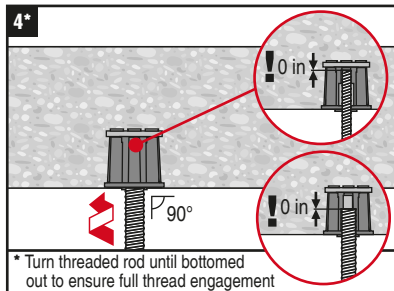

KCM-WF 1/4" + 3/8"

250 Kwik Cast KCM-WF 1/4" + 3/8" green/red # 2193276

APPROVED

ESR-4145

LISTED
Pipe Hanger
767G

Info | Shop

qr.hilti.com/r8107118

LOT NUMBER: □

Made in Taiwan

Hilti = registered trademark of Hilti Corporation, Schaan, LI

2194762-12.2017

* Turn threaded rod until bottomed out to ensure full thread engagement

UL/FM Listing does not cover the 1/4 inch rod size