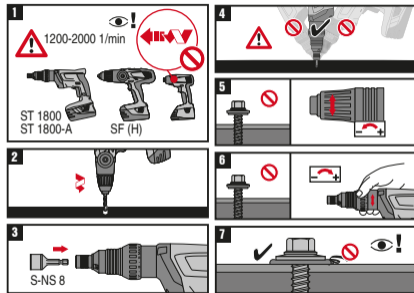

S-MP 64S 6.3x63

283545

Rostfrei / Inox / Stainless A2

2081869