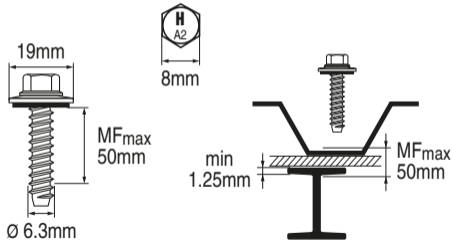

S-MP 64S 6.3x63

283545

Rostfrei / Inox / Stainless A2

2081869