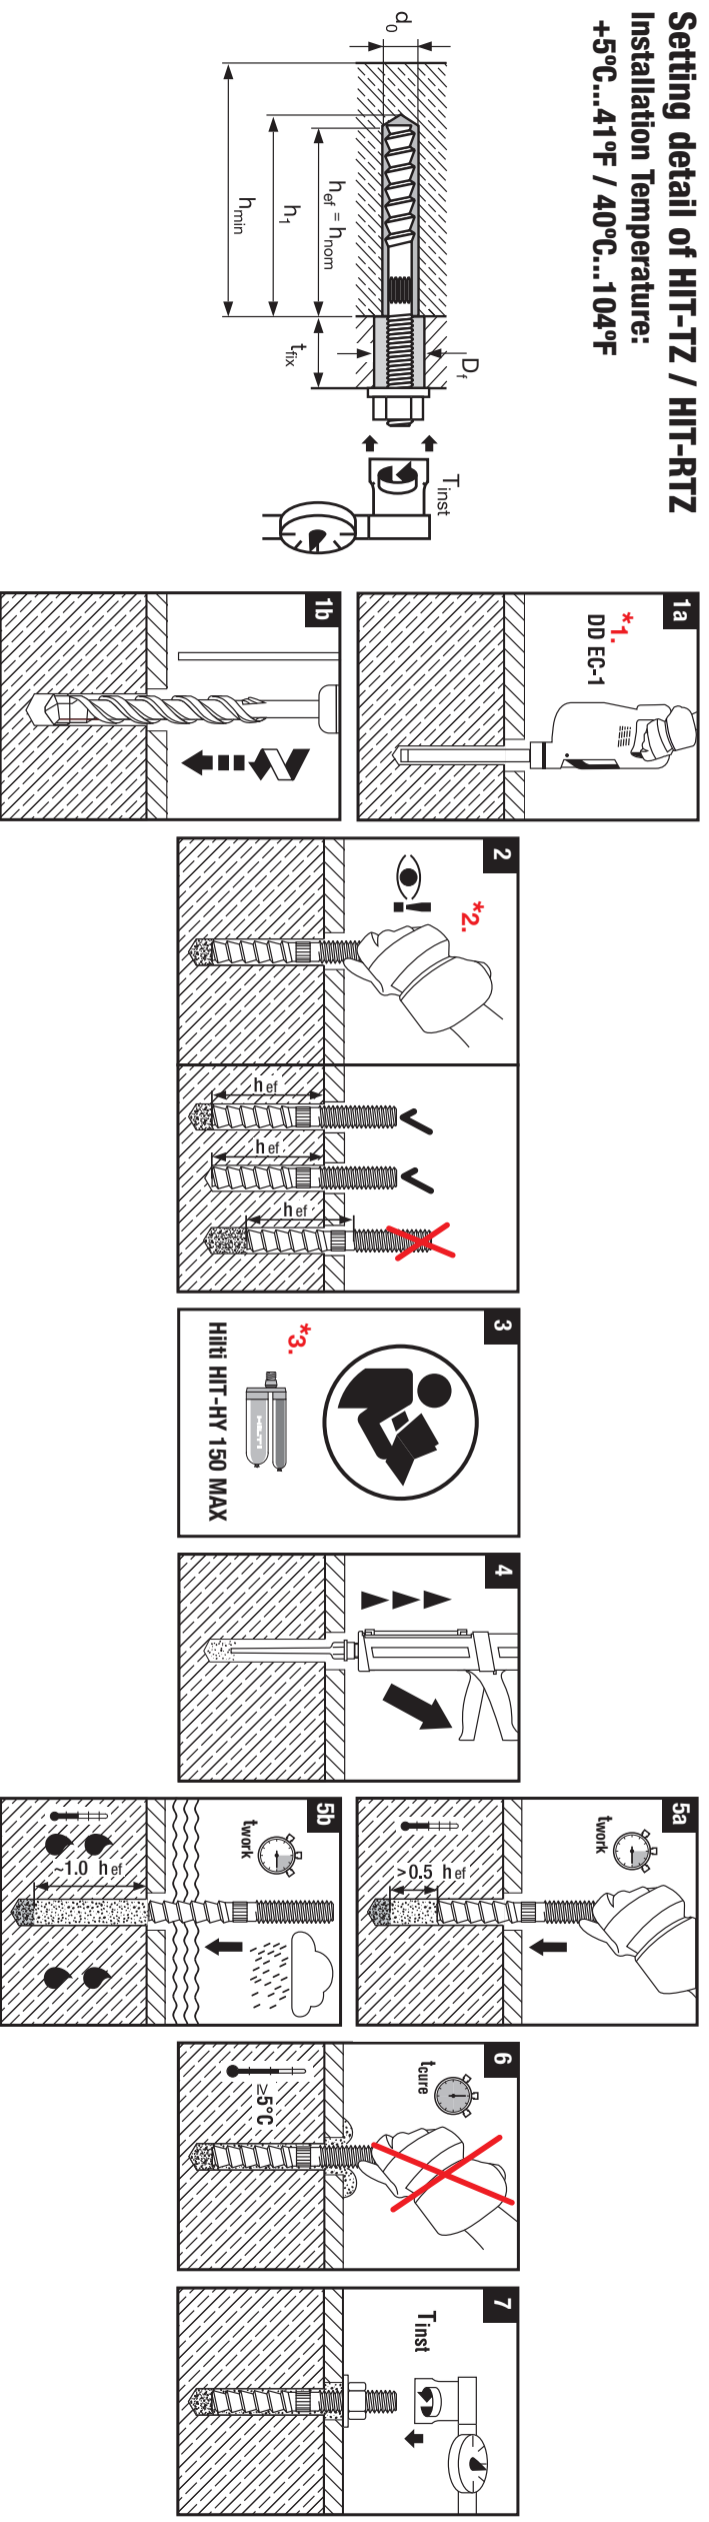

Setting detail of HIT-TZ / HIT-RTZ

Installation Temperature:

+5°C...41°F / 40°C...104°F

Metric Sizes

Ø d	t _{fix} [mm]	d ₀ [mm]	h ₁ [mm]	h _{ef} [mm]	d _r [mm]	D _r [mm]	h _{min} [mm]	T _{inst} [Nm]
M8 x 55/fix	15/25/40	10	60	55	9	12	110	12
M10 x 65/fix	15/25/40/60	12	70	65	12	14	130	23
M12 x 75/fix	15/30/50/75/100	14	80	75	14	16	150	40
M16 x 90/fix	25/60/100	18	95	90	18	20	180	70
M20 x 120/fix	30/60	22	125	120	22	24	240	130

Inch Sizes

Ø d	t _{fix} [mm]	d ₀ [mm]	h ₁ [mm]	h _{ef} [mm]	d _r [mm]	D _r [mm]	h _{min} [mm]	T _{inst} [ft.lb.]
3/8"	1 [25]	7/16 [12]	3 1/4 [82]	2 7/8 [73]	-	-	3 3/4 [95]	15 [20]
1/2"	1 1/2 [37]	9/16 [14]	4 [102]	3 1/2 [89]	-	-	5 1/4 [135]	20 [28]
5/8"	2 1/4 [56]	1 1/16 [18]	4 1/4 [109]	4 [102]	-	-	6 [150]	50 [65]
3/4"	4 1/16 [103]	13/16 [22]	5 1/16 [129]	5 1/4 [133]	-	-	7 7/8 [200]	105 [140]

Setting detail of HIT-TZ / HIT-RTZ

Installation Temperature:

+5°C...41°F / 40°C...104°F

Temperature [°C]	Temperature [°F]	t _{hook}	t _{hook}	t _{hook}
5...20	41...68	0..8 min	0..5 min	≥1 h
21...30	69...86	0..5 min	0..2 min	≥30 min
31...40	87...110	0..2 min	0..2 min	≥30 min