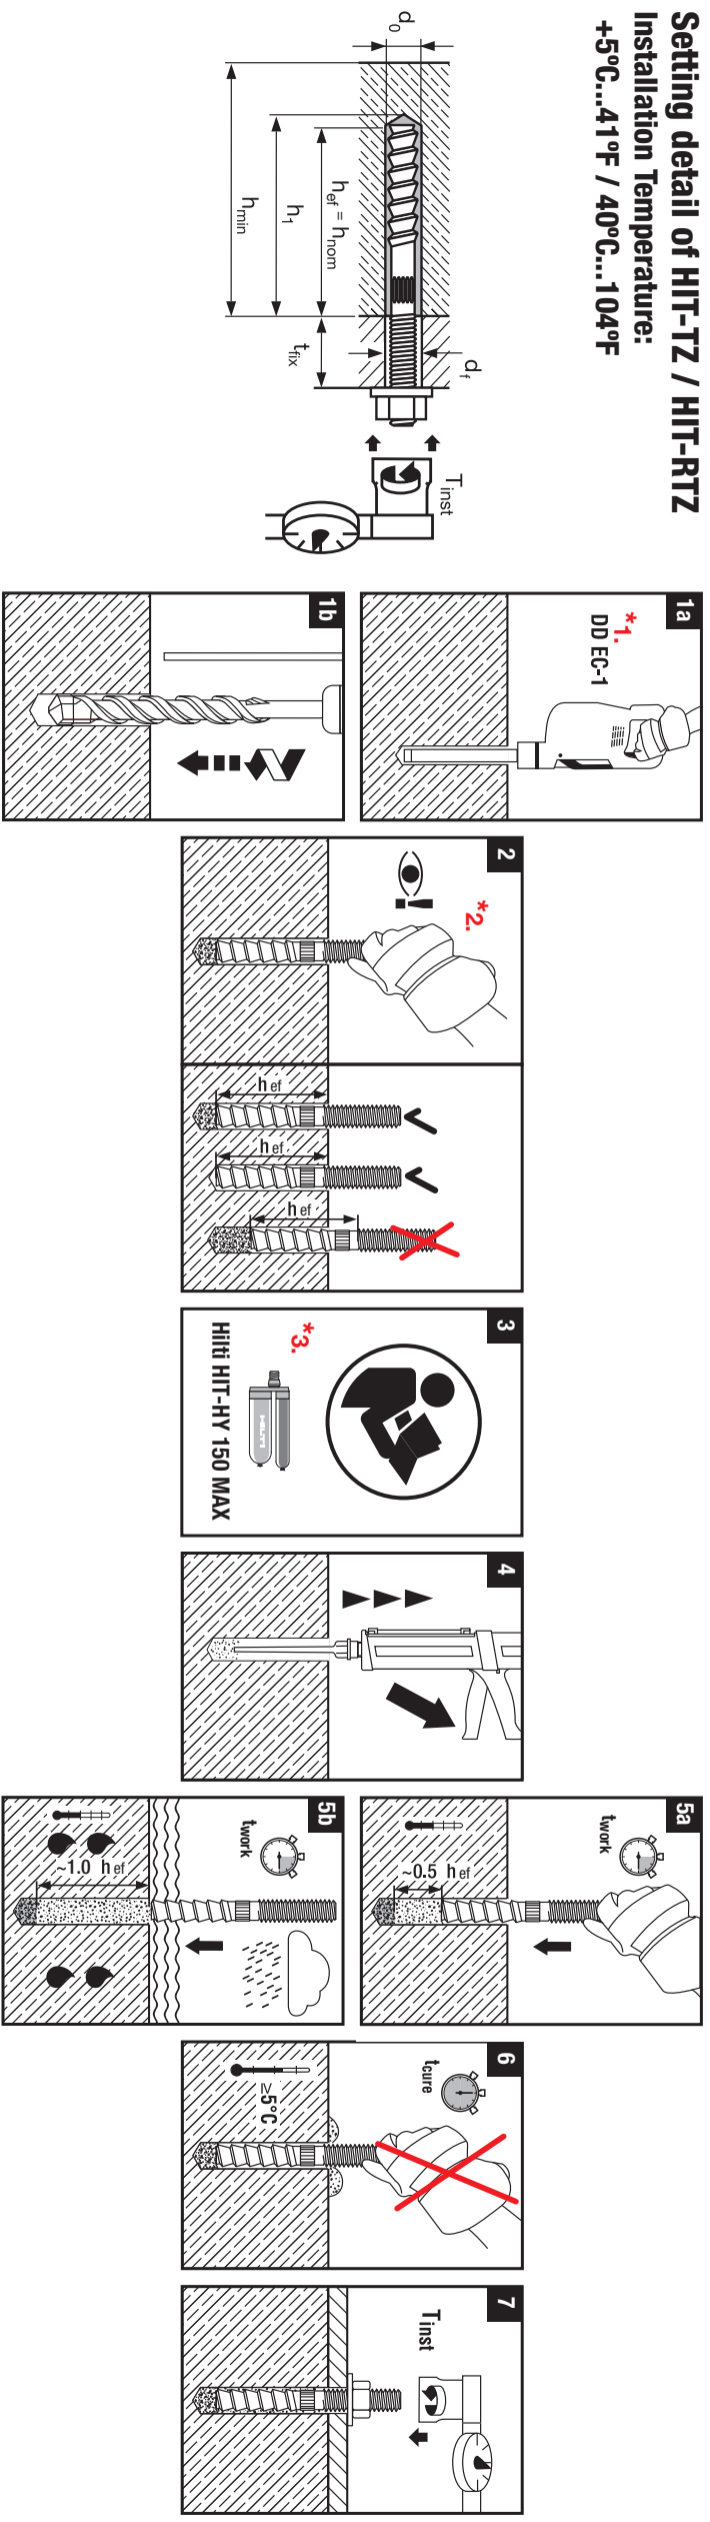

Setting detail of HIT-TZ / HIT-RTZ

Installation Temperature:

+5°C...41°F / 40°C...104°F

Metric Sizes

Ø d	t _{fix} [mm]	d ₀ [mm]	h ₁ [mm]	h _{ef} [mm]	d _r [mm]	D _r [mm]	h _{min} [mm]	T _{inst} [Nm]
M8 x 55/fix	15/25/40	10	60	55	9	12	110	12
M10 x 65/fix	15/25/40/60	12	70	65	12	14	130	23
M12 x 75/fix	15/30/50/75/100	14	80	75	14	16	150	40
M16 x 90/fix	25/60/100	18	95	90	18	20	180	70
M20 x 120/fix	30/60	22	125	120	22	24	240	130

Inch Sizes

Ø d	t _{fix} [mm]	d ₀ [mm]	h ₁ [mm]	h _{ef} [mm]	d _r [mm]	D _r [mm]	h _{min} [mm]	T _{inst} [ft.lb.]
3/8"	1 [25]	7/16 [12]	3 1/4 [82]	2 7/8 [73]	-	-	3 3/4 [95]	15 [20]
1/2"	1 1/2 [37]	9/16 [14]	4 [102]	3 1/2 [89]	-	-	5 1/4 [135]	20 [28]
5/8"	2 1/4 [56]	1 1/16 [18]	4 1/4 [109]	4 [102]	-	-	6 [150]	50 [65]
3/4"	4 1/16 [103]	13/16 [22]	5 1/16 [129]	5 1/4 [133]	-	-	7 7/8 [200]	105 [140]

Setting detail of HIT-TZ / HIT-RTZ

Installation Temperature:

+5°C...41°F / 40°C...104°F

Temperature [°C]	Temperature [°F]	t _{hook}	t _{hook}	t _{hook}
5...20	41...68	0..8 min	0..5 min	≥1 h
21...30	69...86	0..5 min	0..2 min	≥30 min
31...40	87...110	0..2 min	0..2 min	≥30 min